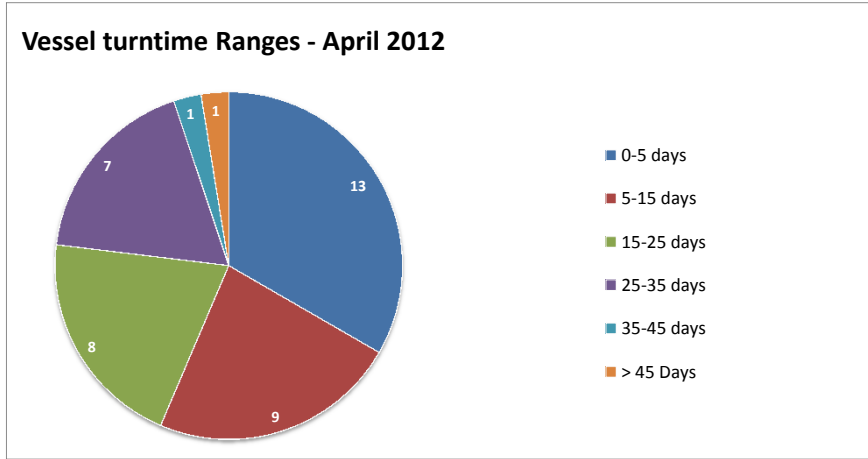

DBCT Shipping Stats April 2012

Indicator	Value	Unit
Avg DWT	129,451	Tonnes
Panamax	7	
VLC	14	
Cape	7	
Handy	1	
Japmax	10	
Tonnes Shipped Feb 12	4,368,103	Tonnes
Tonnes Shipped FYTD	42,606,378	Tonnes
Tonnes Shipped YTD	16,536,096	Tonnes
Avg Turn Time	15.09	Days
Avg TurnTime YTD	14.55	Days
Max Turntime	46.73	Days
Min Turntime	0.94	Days
TurnTime 0-5 days	13	
TurnTime 5-15 days	9	
TurnTime 15-25 days	8	
TurnTime 25-35 days	7	
TurnTime 35-45 days	1	
TurnTime > 45 Days	1	