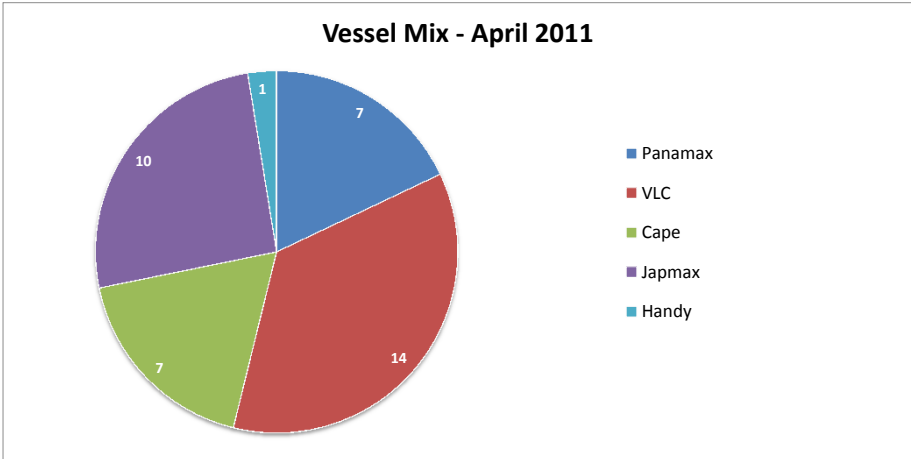

DBCT Shipping Stats April 2012

Indicator	Value	Unit
Avg DWT	129,451	Tonnes
Panamax	7	
VLC	14	
Cape	7	
Handy	1	
Japmax	10	
Tonnes Shipped Feb 12	4,368,103	Tonnes
Tonnes Shipped FYTD	42,606,378	Tonnes
Tonnes Shipped YTD	16,536,096	Tonnes
Avg Turn Time	15.09	Days
Avg TurnTime YTD	14.55	Days
Max Turntime	46.73	Days
Min Turntime	0.94	Days
TurnTime 0-5 days	13	
TurnTime 5-15 days	9	
TurnTime 15-25 days	8	
TurnTime 25-35 days	7	
TurnTime 35-45 days	1	
TurnTime > 45 Days	1	